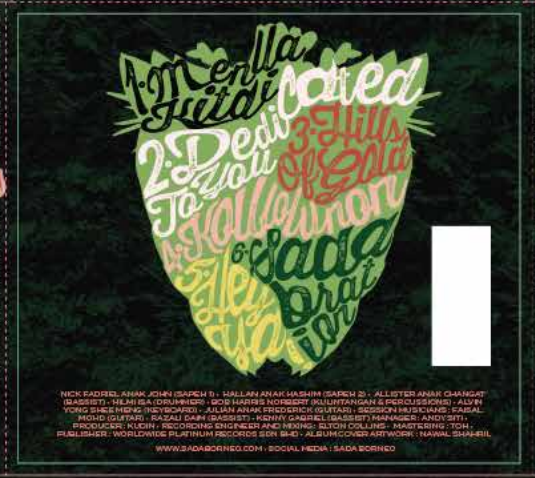

BACK COVER

FRONT COVER